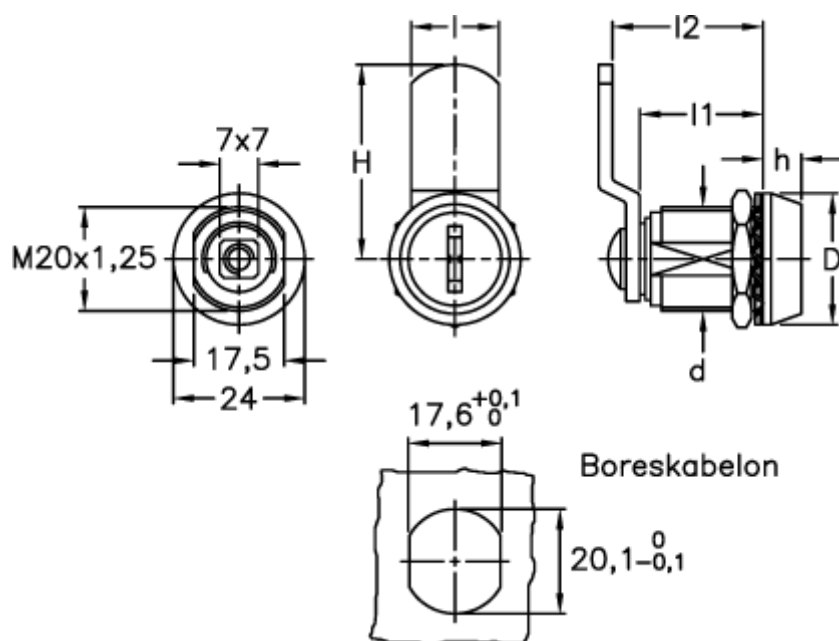

Article number: 2310421631

Description: E+G Latch w/safety lock  
CX/C-36-28

## Measures

D = 24

d = M20x1,25

H = 35.5

h = 7

l = 16

l1 = 22.5

l2 = 27.5